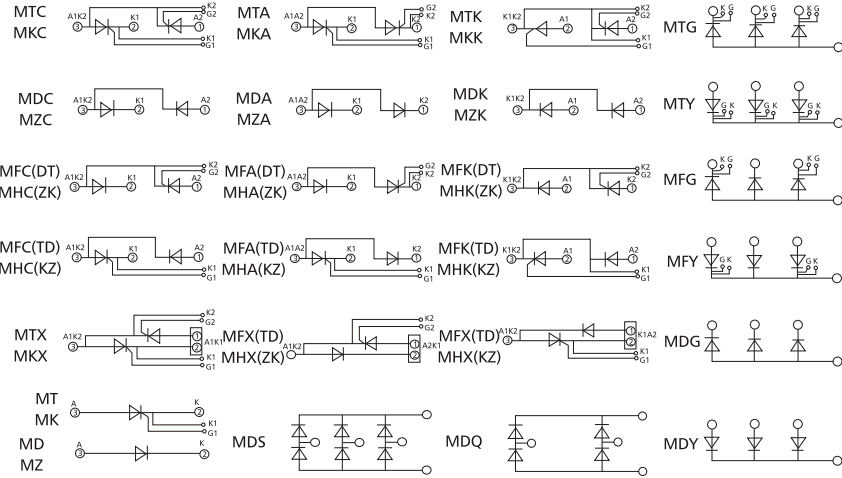

Standard Recovery Power Modules

MT600-100A

MDS20-100A

MDS150-200A

MT(D) Welding